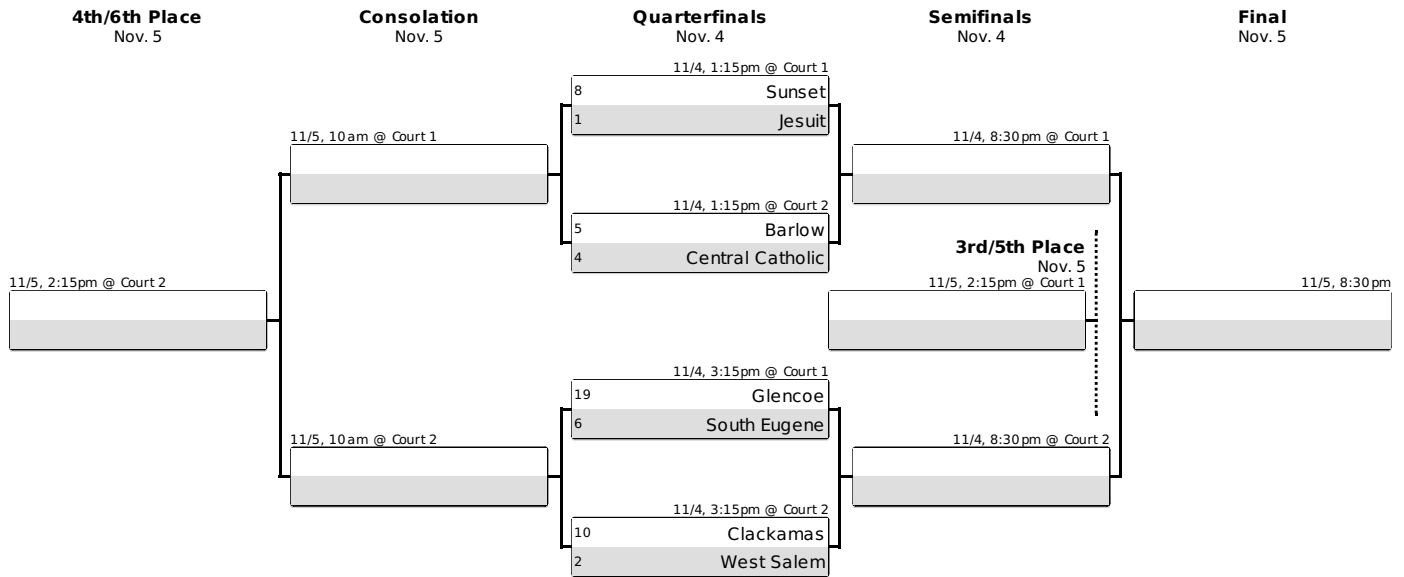

2016 OSAA / U.S. Bank / Les Schwab Tires 6A Volleyball State Championship

November 4-5, Liberty High School, Hillsboro

The better ranked team shall be the designated home team (bottom team in the matchup).