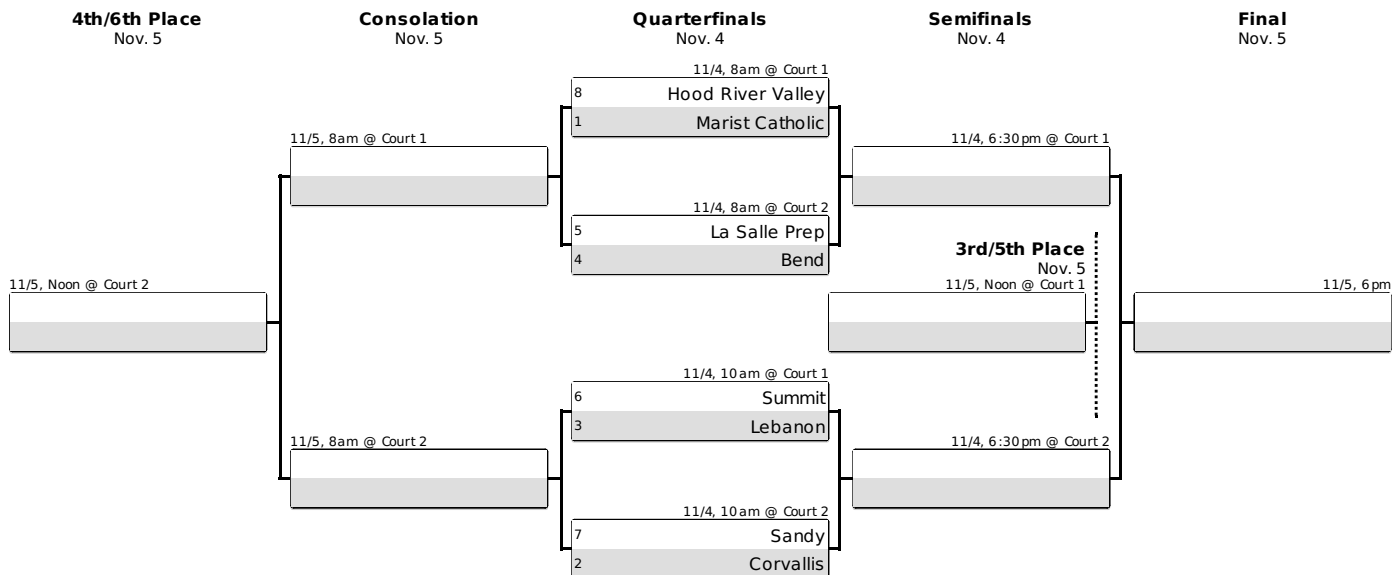

2016 OSAA / U.S. Bank / Les Schwab Tires 5A Volleyball State Championship

November 4-5, Liberty High School, Hillsboro

Round 1
Oct. 29

10/29, 5pm	
16 Crescent Valley	0
1 Marist Catholic	3
25-17, 25-17, 25-12	