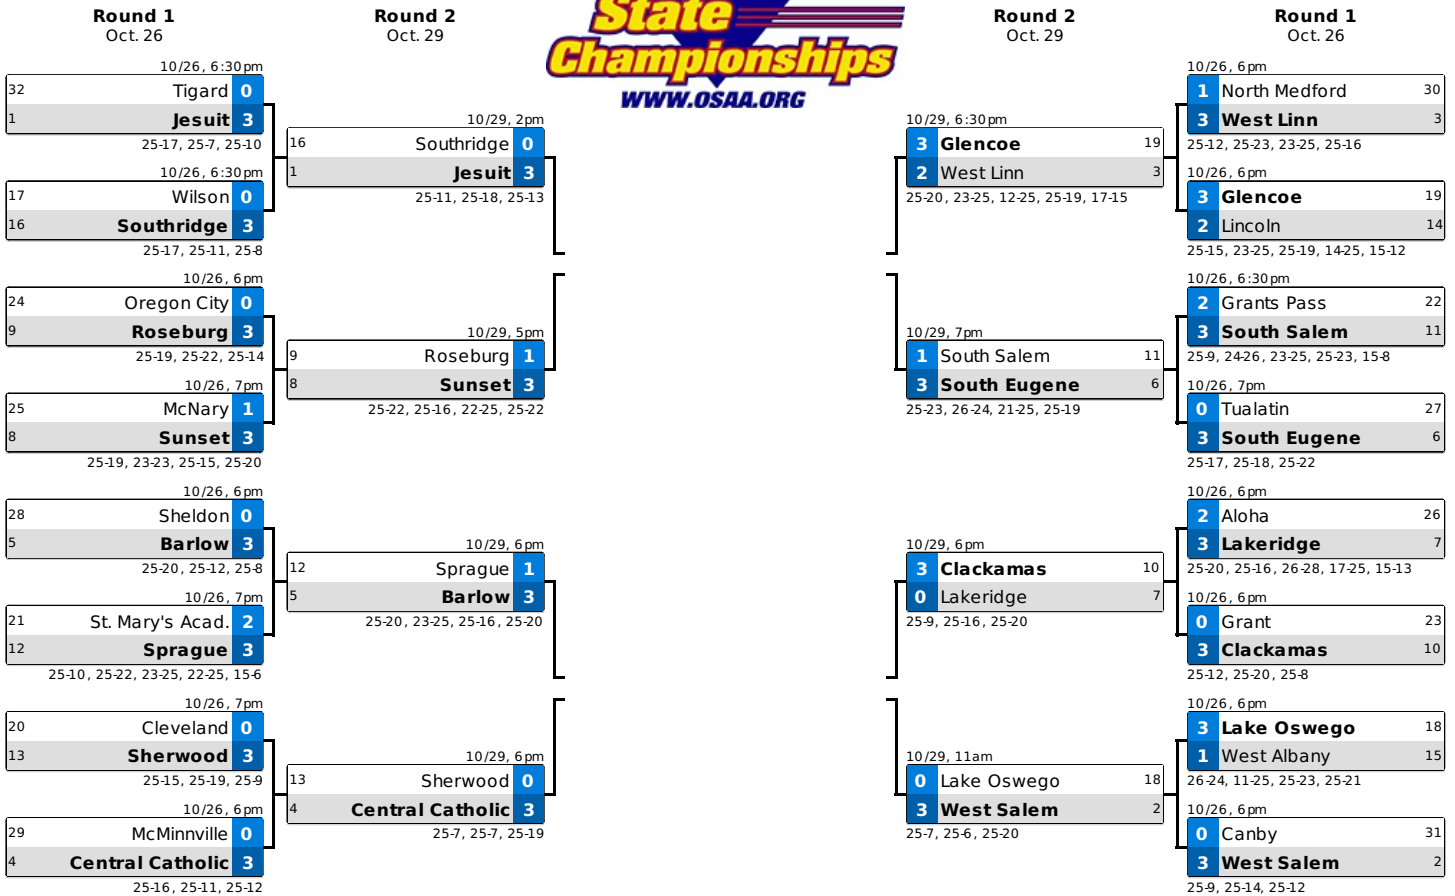

2016 OSAA / U.S. Bank / Les Schwab Tires 6A Volleyball State Championship

November 4-5, Liberty High School, Hillsboro

The better ranked team shall be the designated home team (bottom team in the matchup).