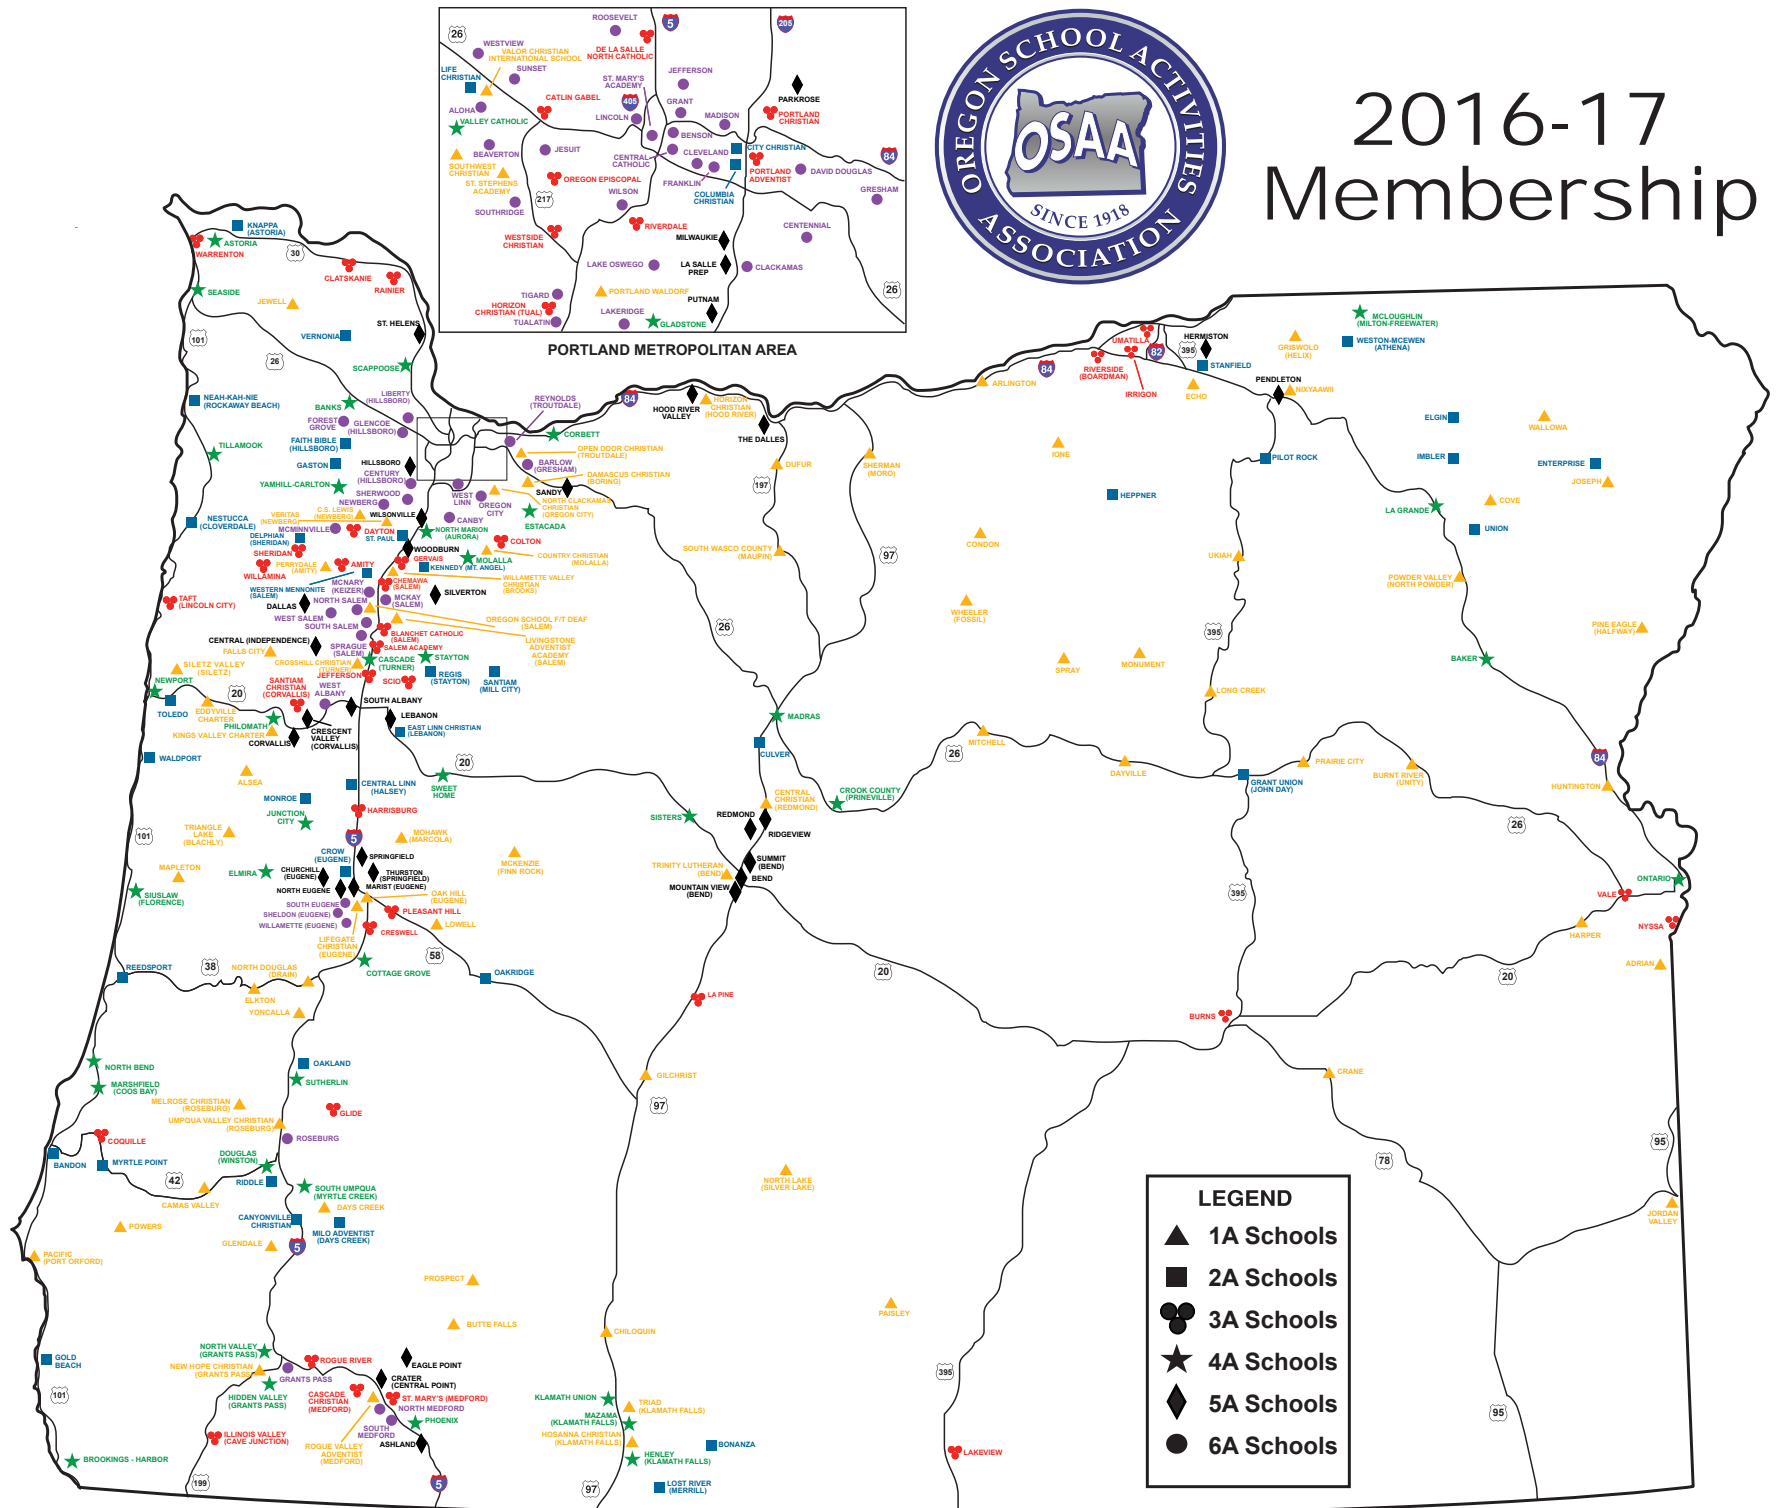

2016-17 Membership